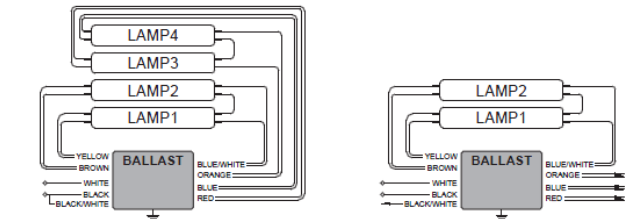

- T5-TYPA-27W-40K-F
- T5-TYPA-27W-50K-F
- T5-TYPB-25W-40K-F
- T5-TYPB-25W-50K-F

For four/three lamp application need to put the black/white and black wires together

For two lamp application cap any black/white lead

(T5-TYPA wiring diagram)

For four/three lamp application need to put the black/white and black wires together

(T5-TYPB wiring diagram)

### LIGHTING SPECIFICATIONS:

- No UVA Output
- Total lumens:3200LM
- Color temperature: 4000K/5000K
- Color rendering index: 82
- Beam angle: 120°