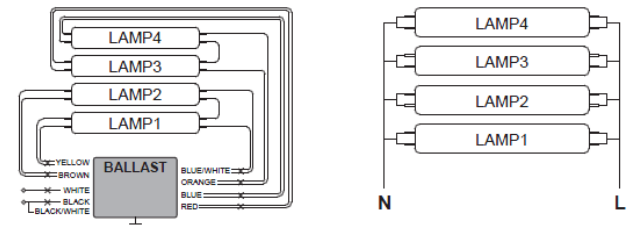

- T5-TYPA-27W-40K-F
- T5-TYPA-27W-50K-F
- T5-TYPB-25W-40K-F
- T5-TYPB-25W-50K-F

For four/three lamp application need to put the black/white and black wires together

For two lamp application cap any black/white lead

(T5-TYPA wiring diagram)

For four/three lamp application need to put the black/white and black wires together

(T5-TYPB wiring diagram)